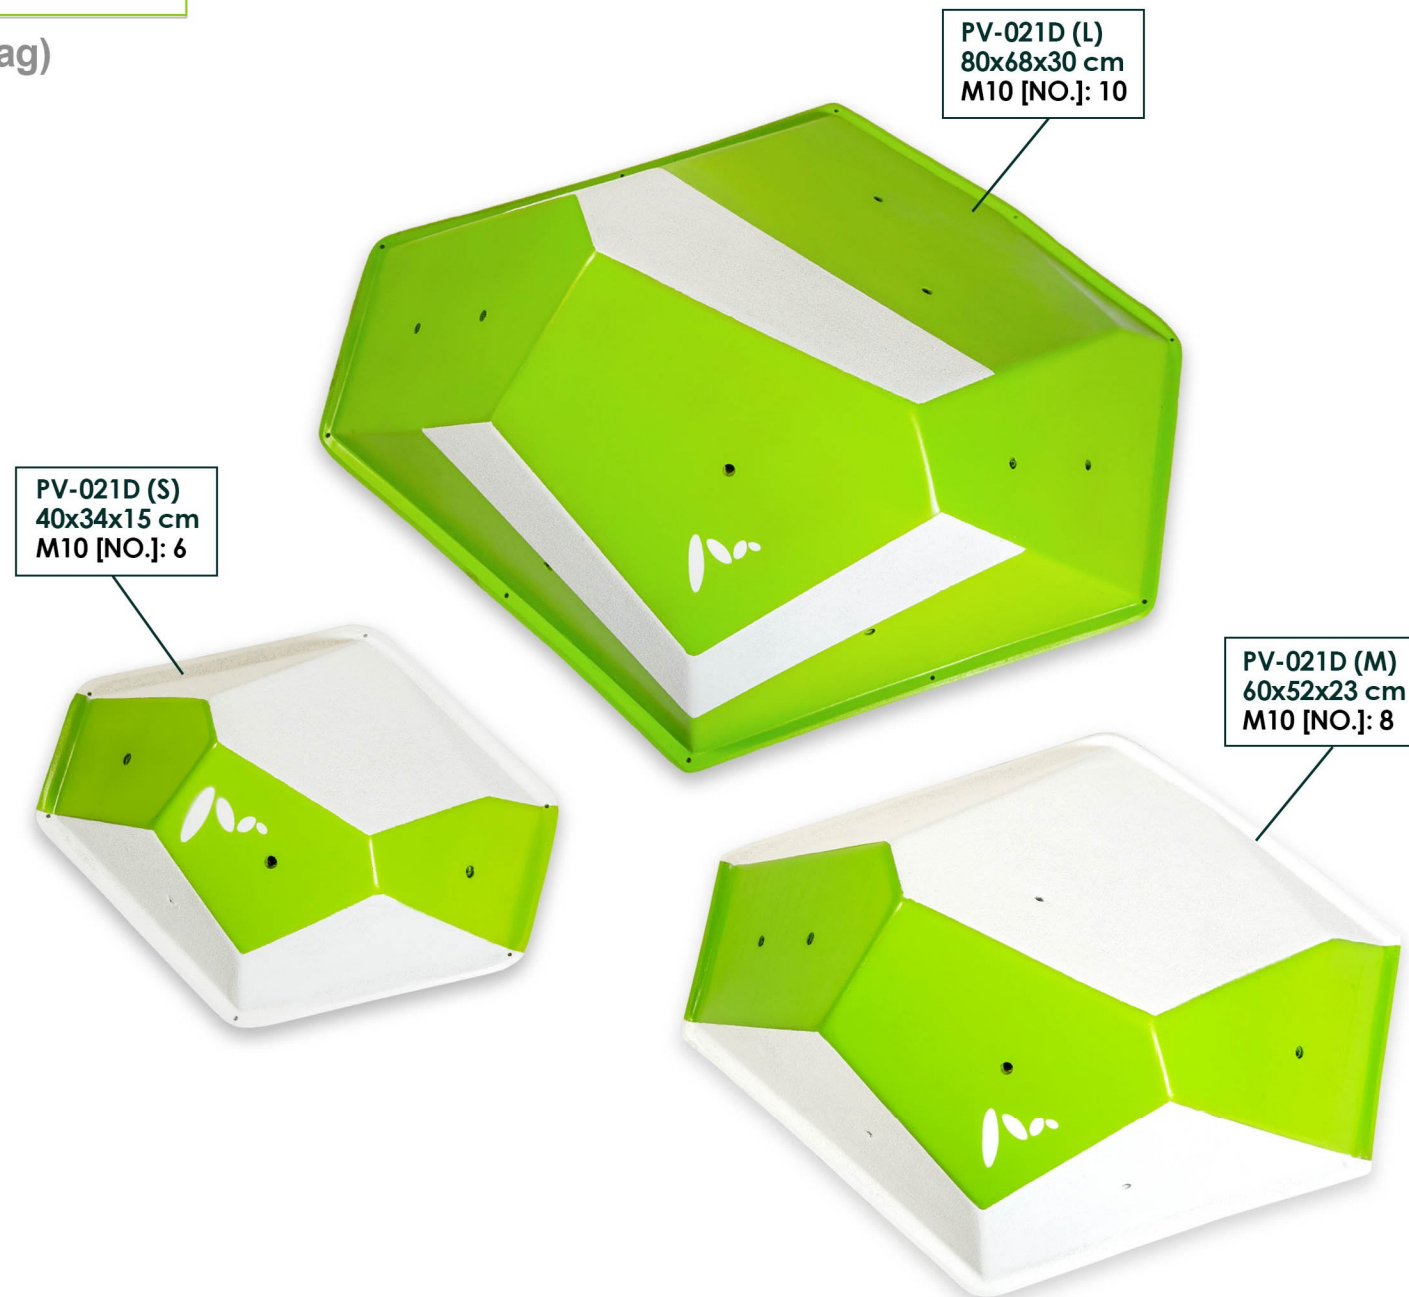

NINJA MAX

PV Series (D-Tag)

● the green segments have no texture!
Full friction is available ! (Reference to order sheet, known as MAX TURTLES)