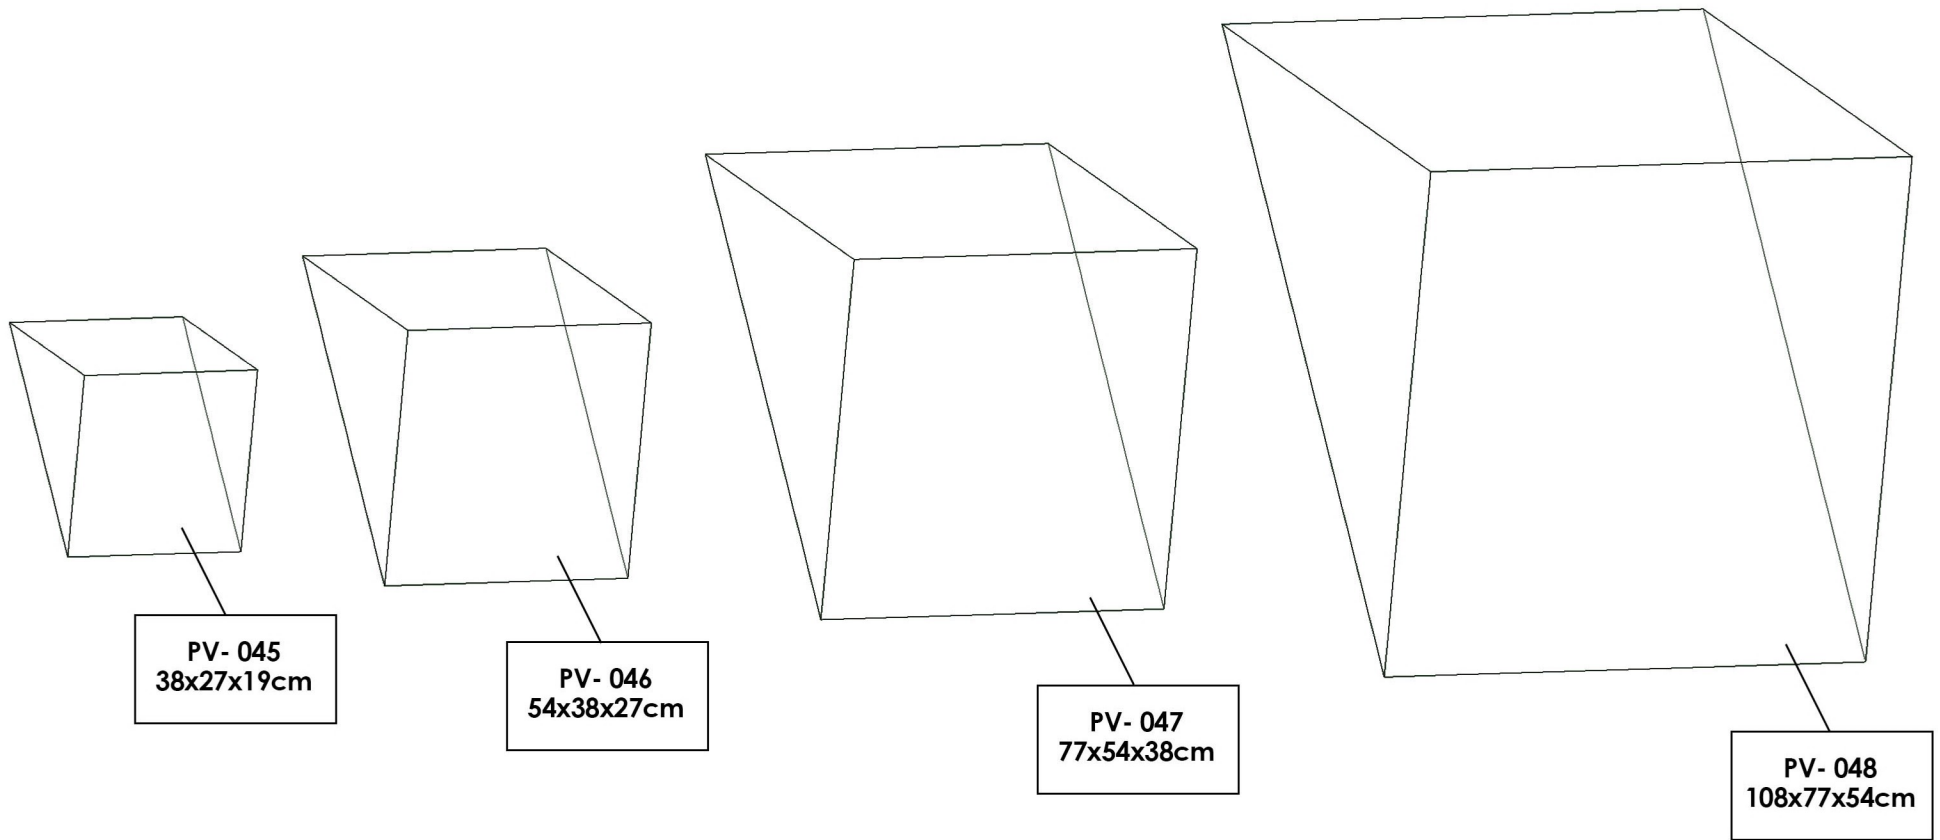

CUBE BAR

PV Series (wooden volumes)

● Dual-texture, no-texture, and customized based texturing is available!
FIXING is based on wood screws! M-10 nuts are applicable!