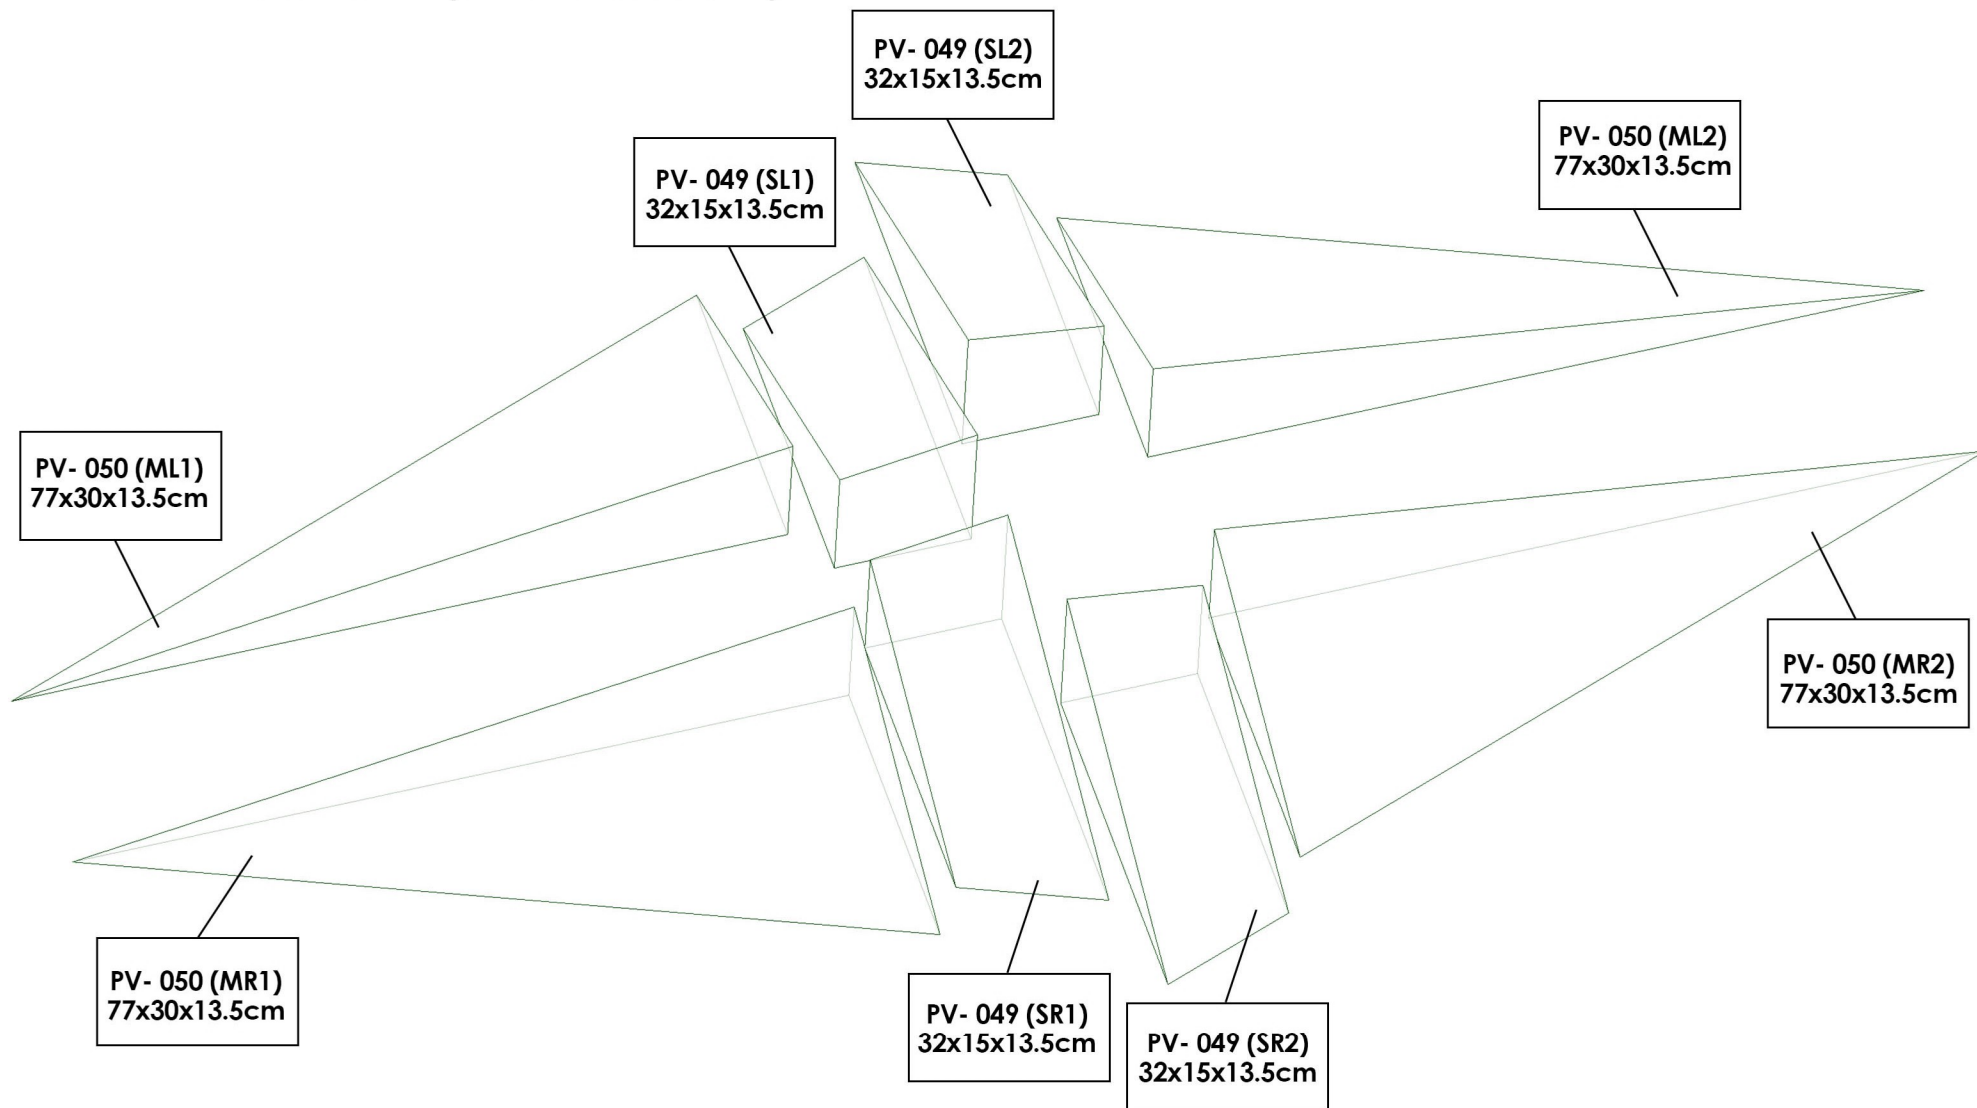

GAME CHANGERS

PV Series (wooden volumes)

● Dual-texture, no-texture, and customized based texturing is available!
FIXING is based on wood screws! M-10 nuts are applicable!