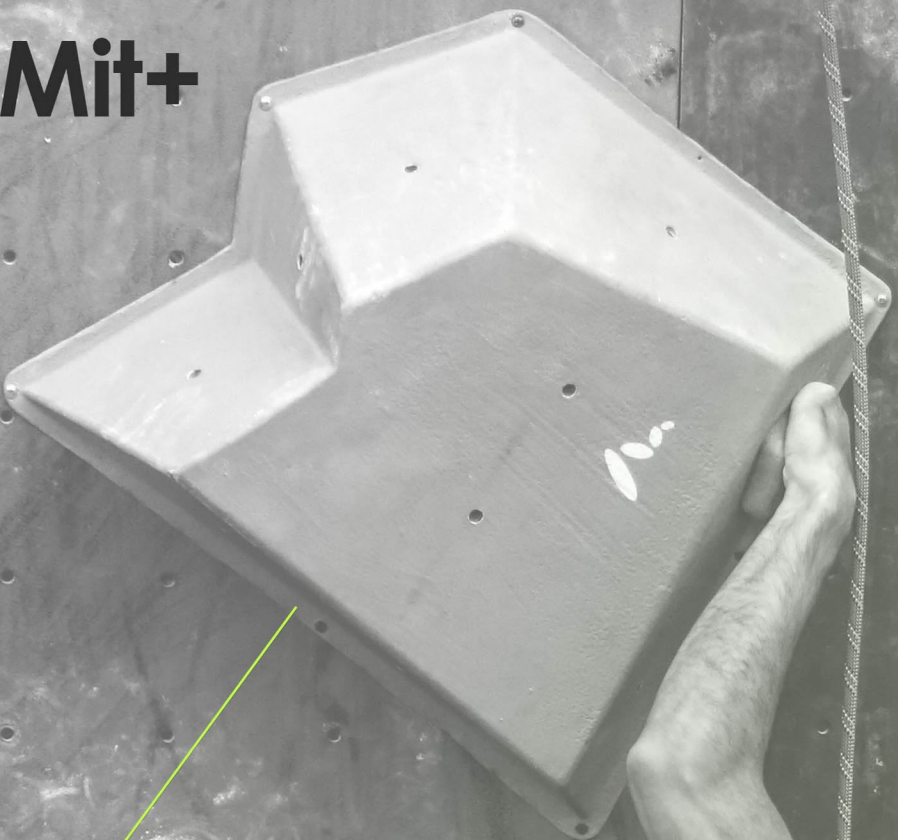

ZooMit+

TRIASSIC TURTLES