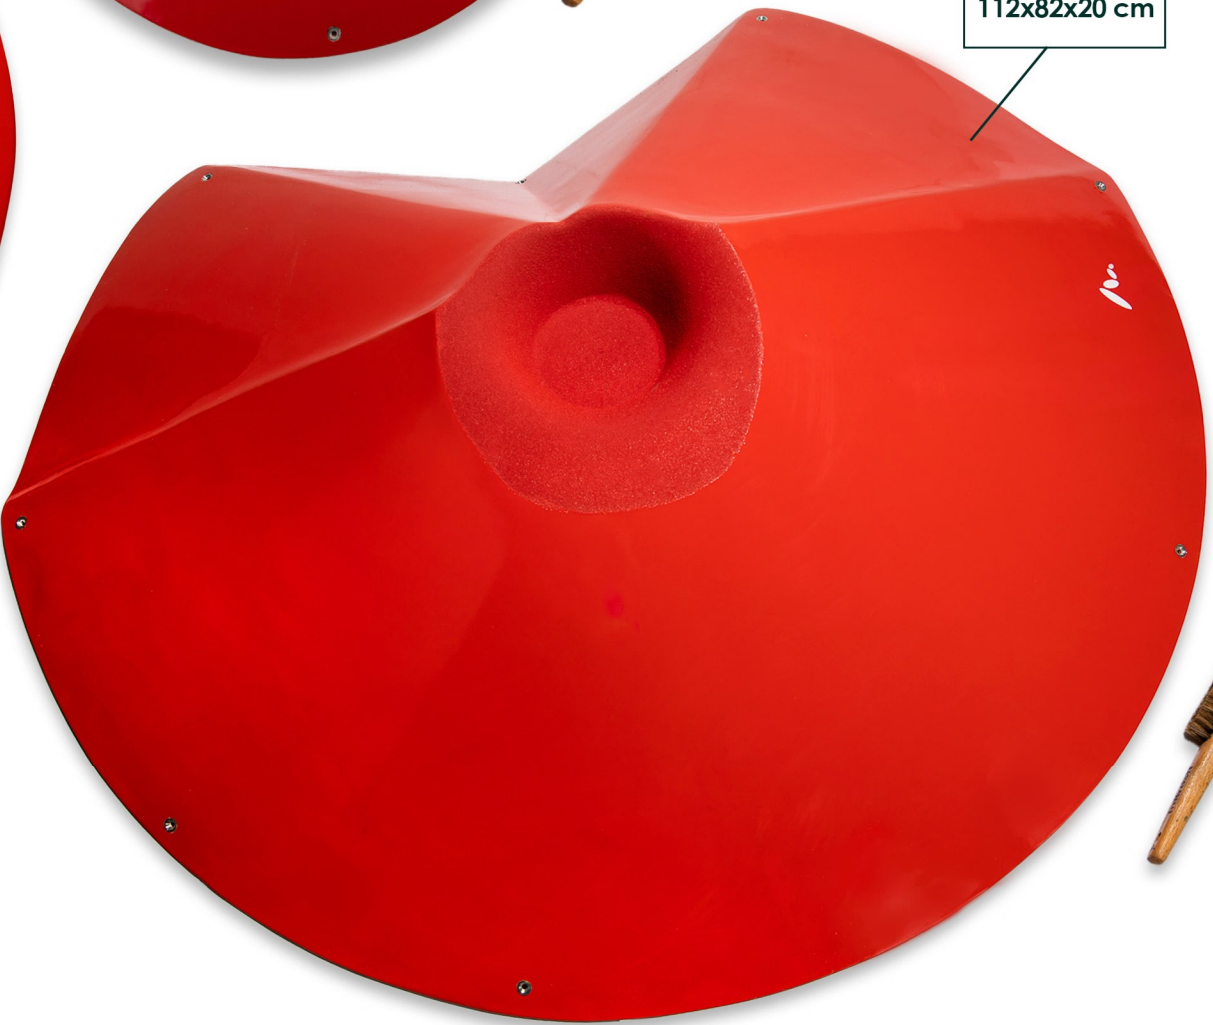

RV-074D
112x82x20 cm