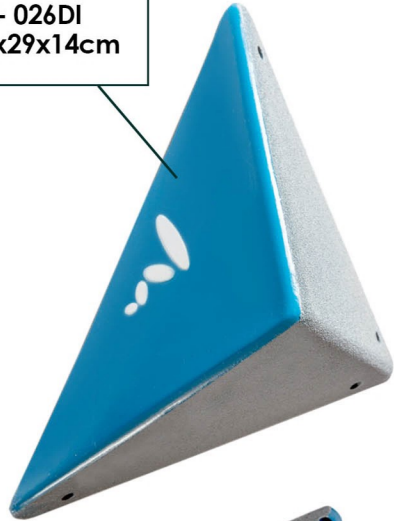

MAD TRIANGLES

PV Series (D-Tag)

PV- 026DI
38x29x14cm