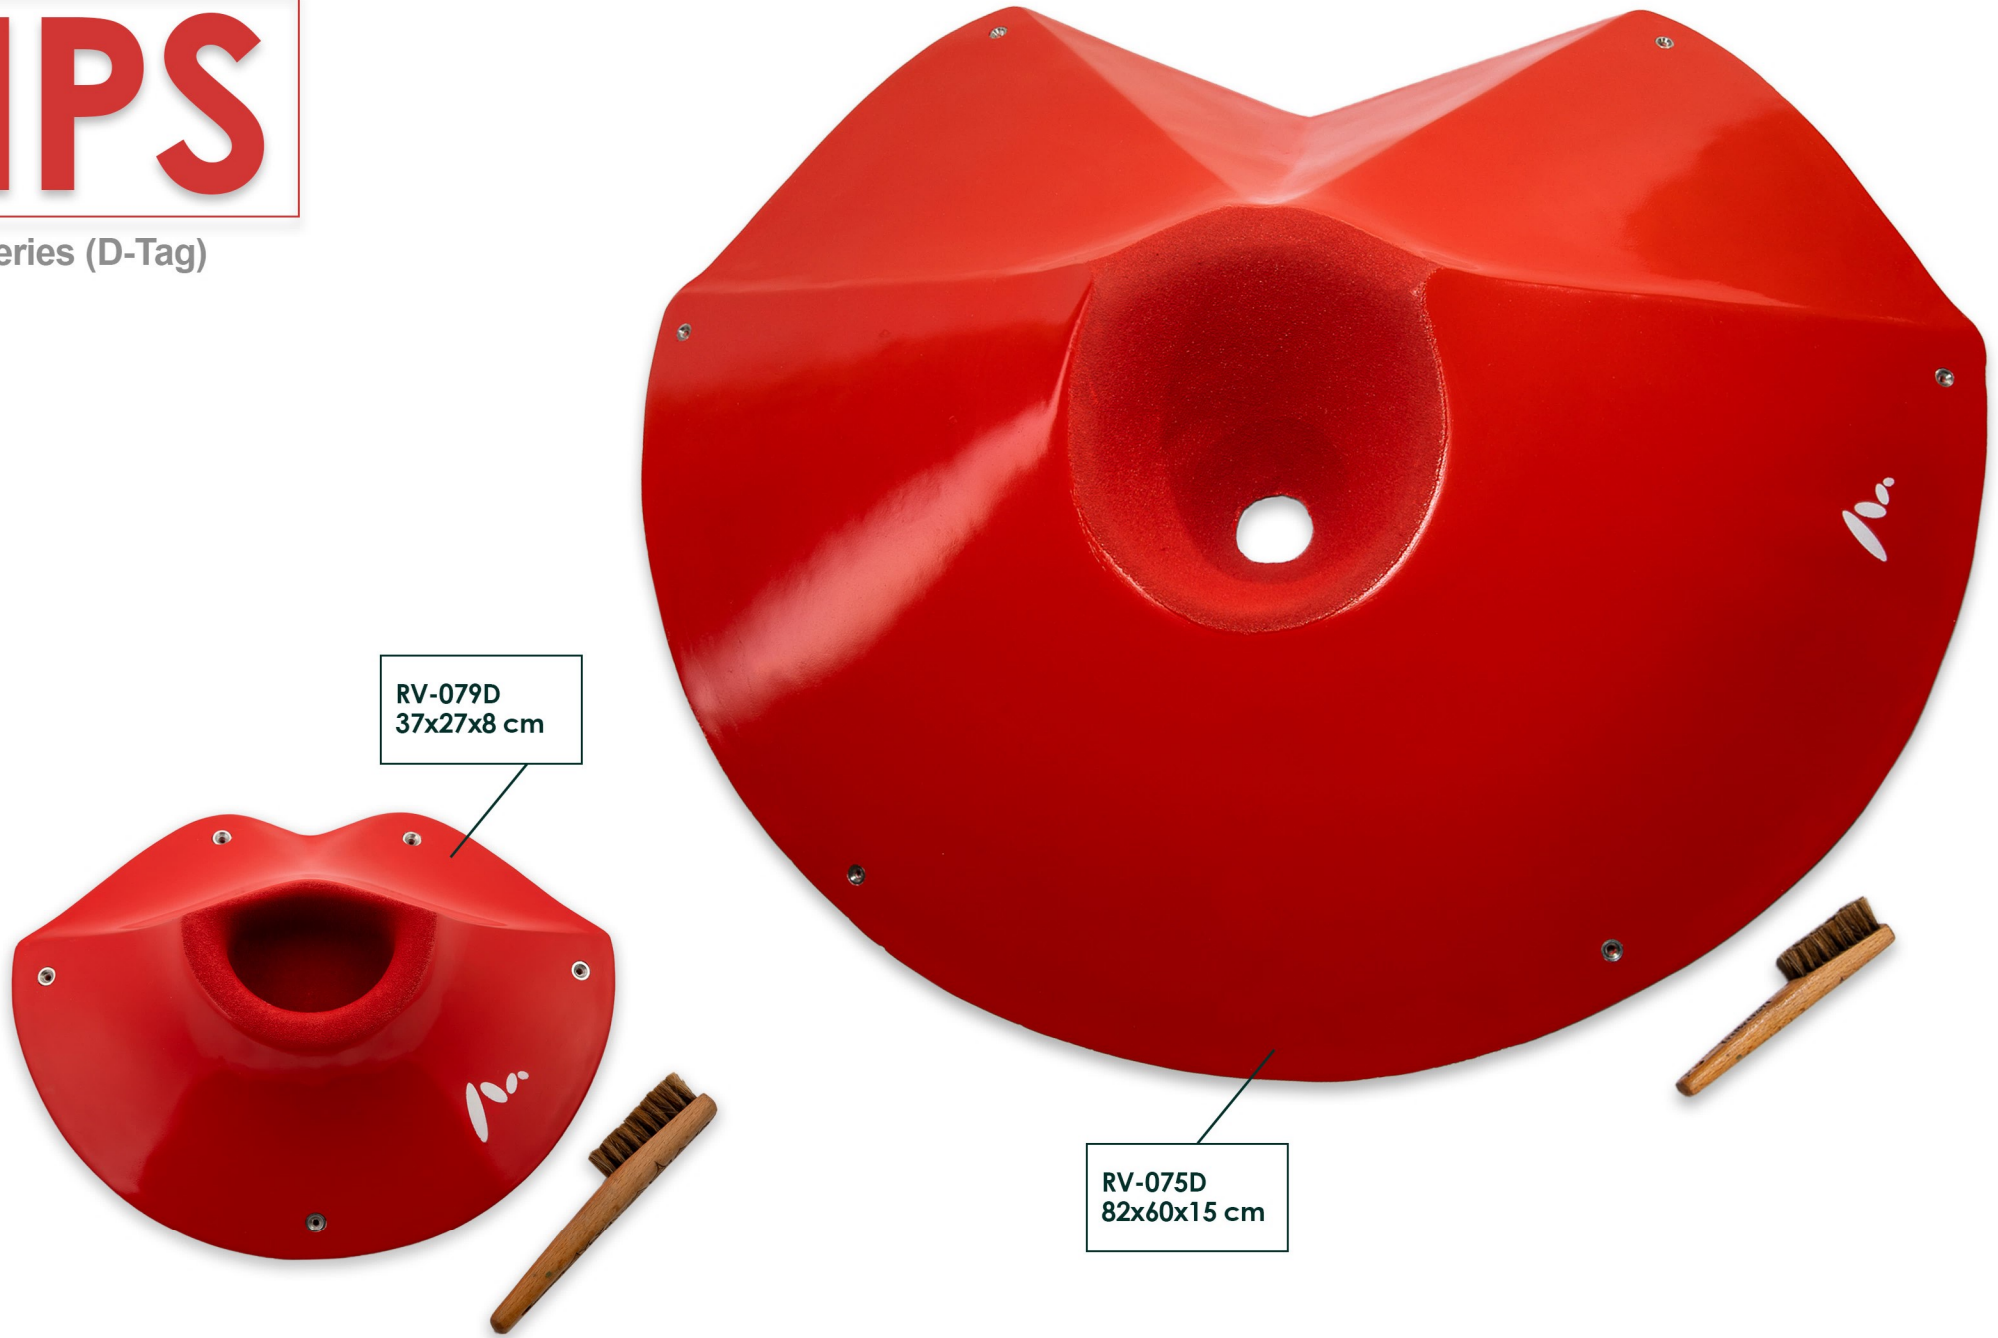

LIPS

RV Series (D-Tag)

RV-079D
37x27x8 cm

RV-075D
82x60x15 cm